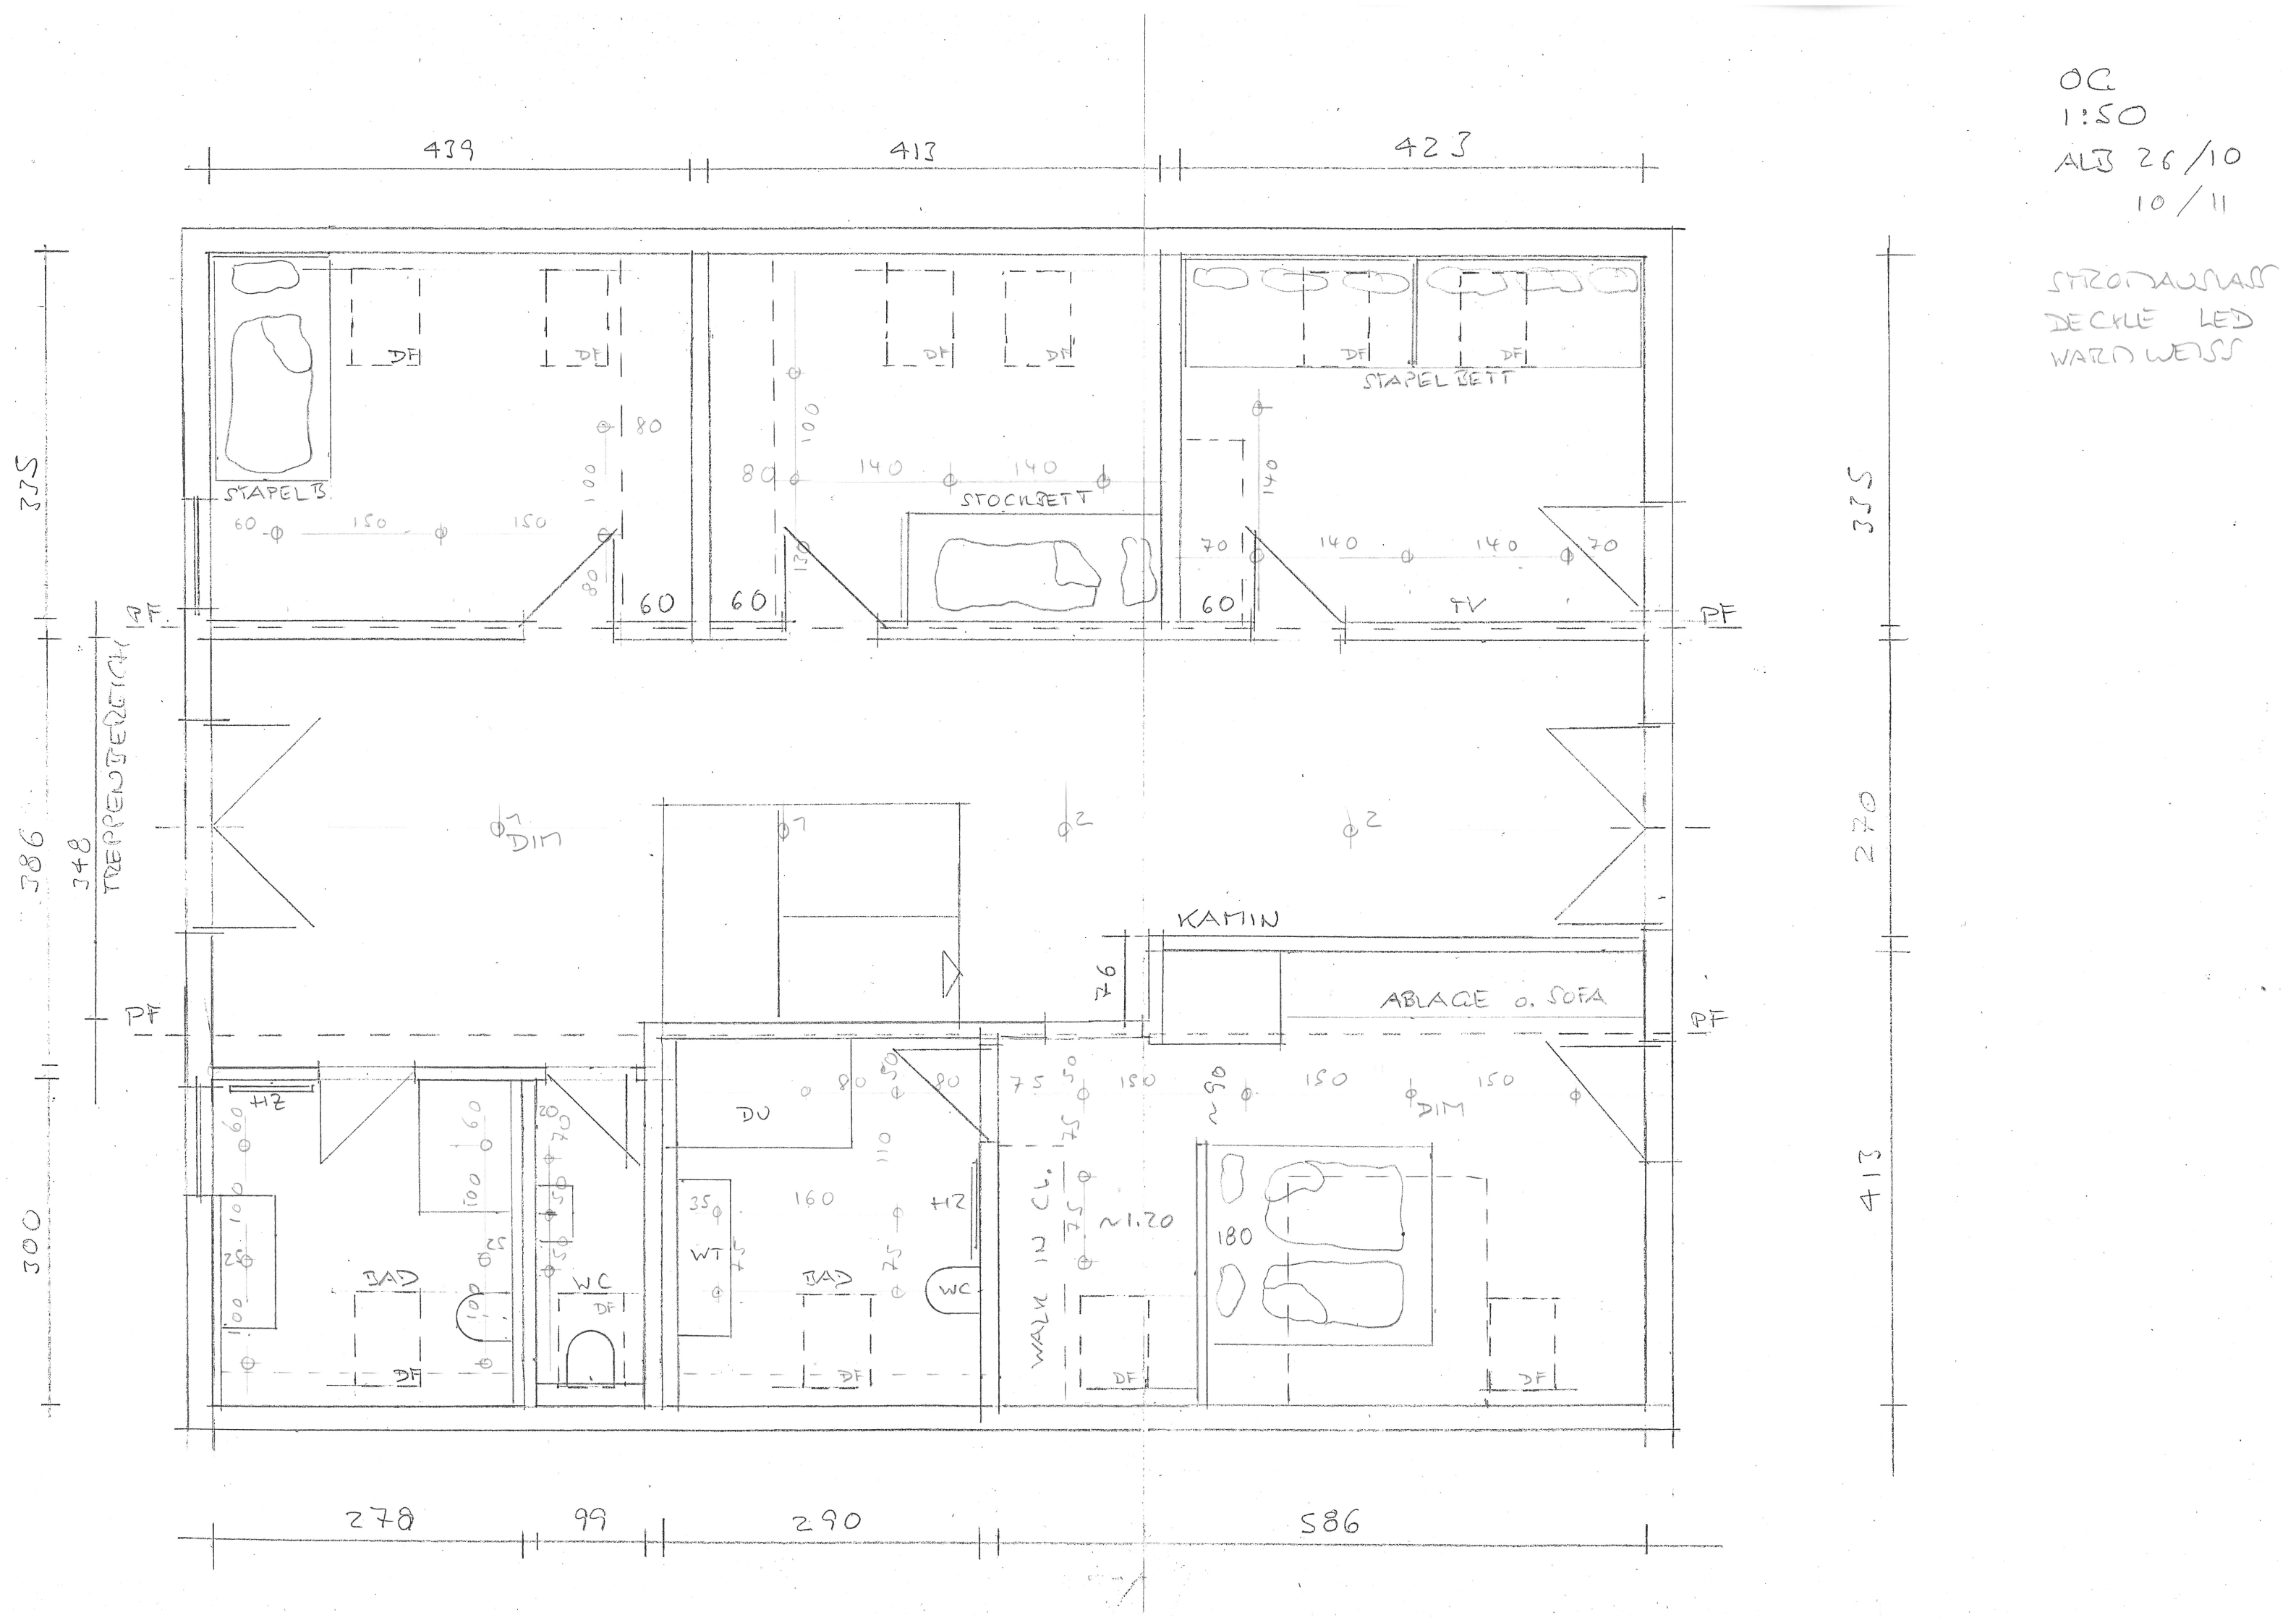

OC
1:50
ALB 26/10
10/11

STRONGAUNAS
DECKLE LED
WARM WEISS

EG
 1:50
 ALB 26/10
 10/11
 SPOTS LED
 DECNE
 WANDWERS